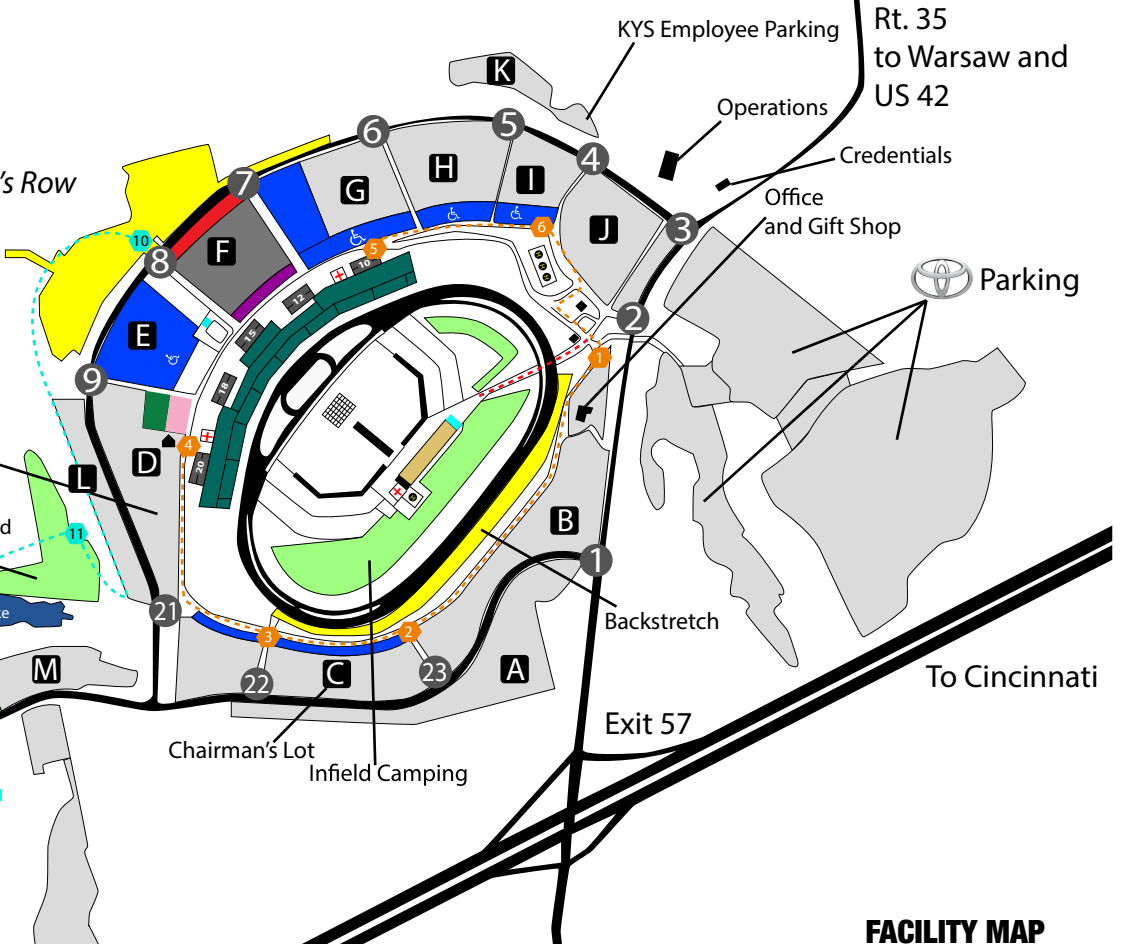

A Parking Lot ID	Bus Route
1 Parking Entrance	Tram Route
15 Gate	Tram Route
H Helipad	
Ice Sales	

Millionaire's Row

Rt. 1039
to Markland Dam
and US 42

Tent Camping

Levy Employee Check-In
Camping World Campground

Speedway Blvd.
Parking Employee
Check-in
Lakeside

T
N
S
R
P

L
D
M
5

Chairman's Lot
Infield Camping

Interstate 71

Exit 55

To Louisville

To Sparta

FACILITY MAP

Reserved RV Camping Electric	ADA Parking
Reserved RV Camping	Tour Bus Parking
Grandstands	Media Parking
General Car Parking	Motorcycle Parking
Platinum Parking	Tent Camping
Suite Owner Parking	